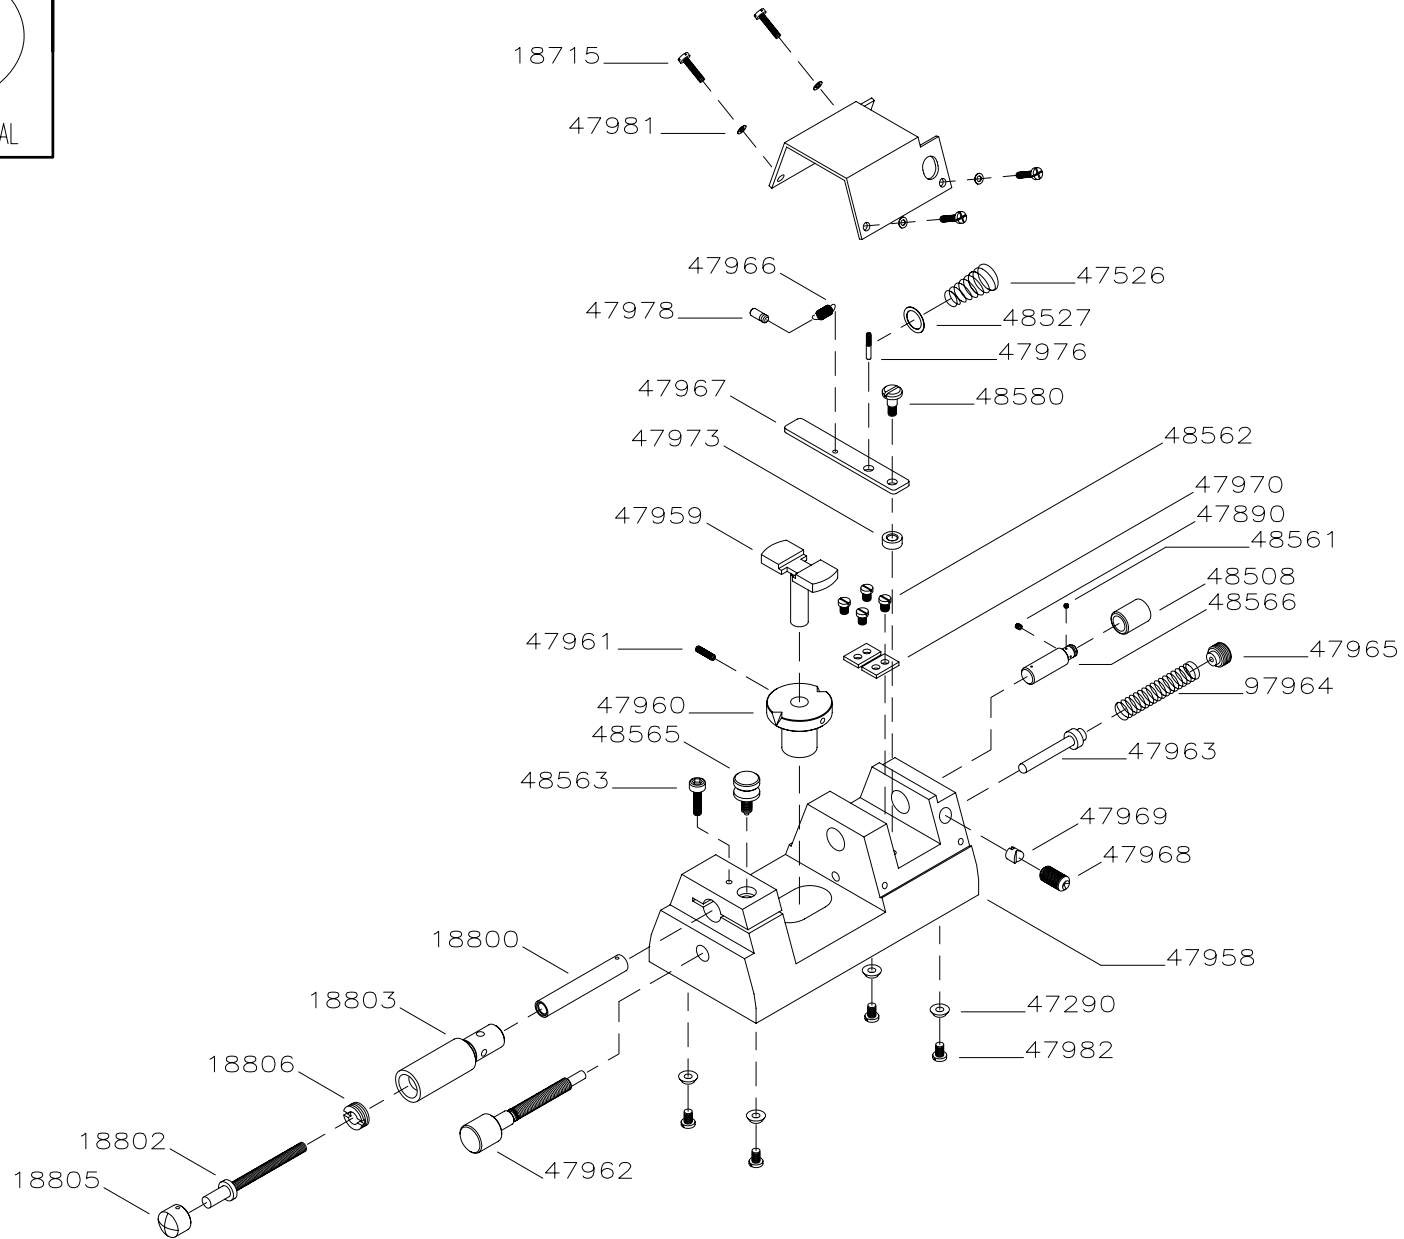

JAW GAGE

REV: 1/21/2008

FILE:JAW GAGE ASSY.dwg