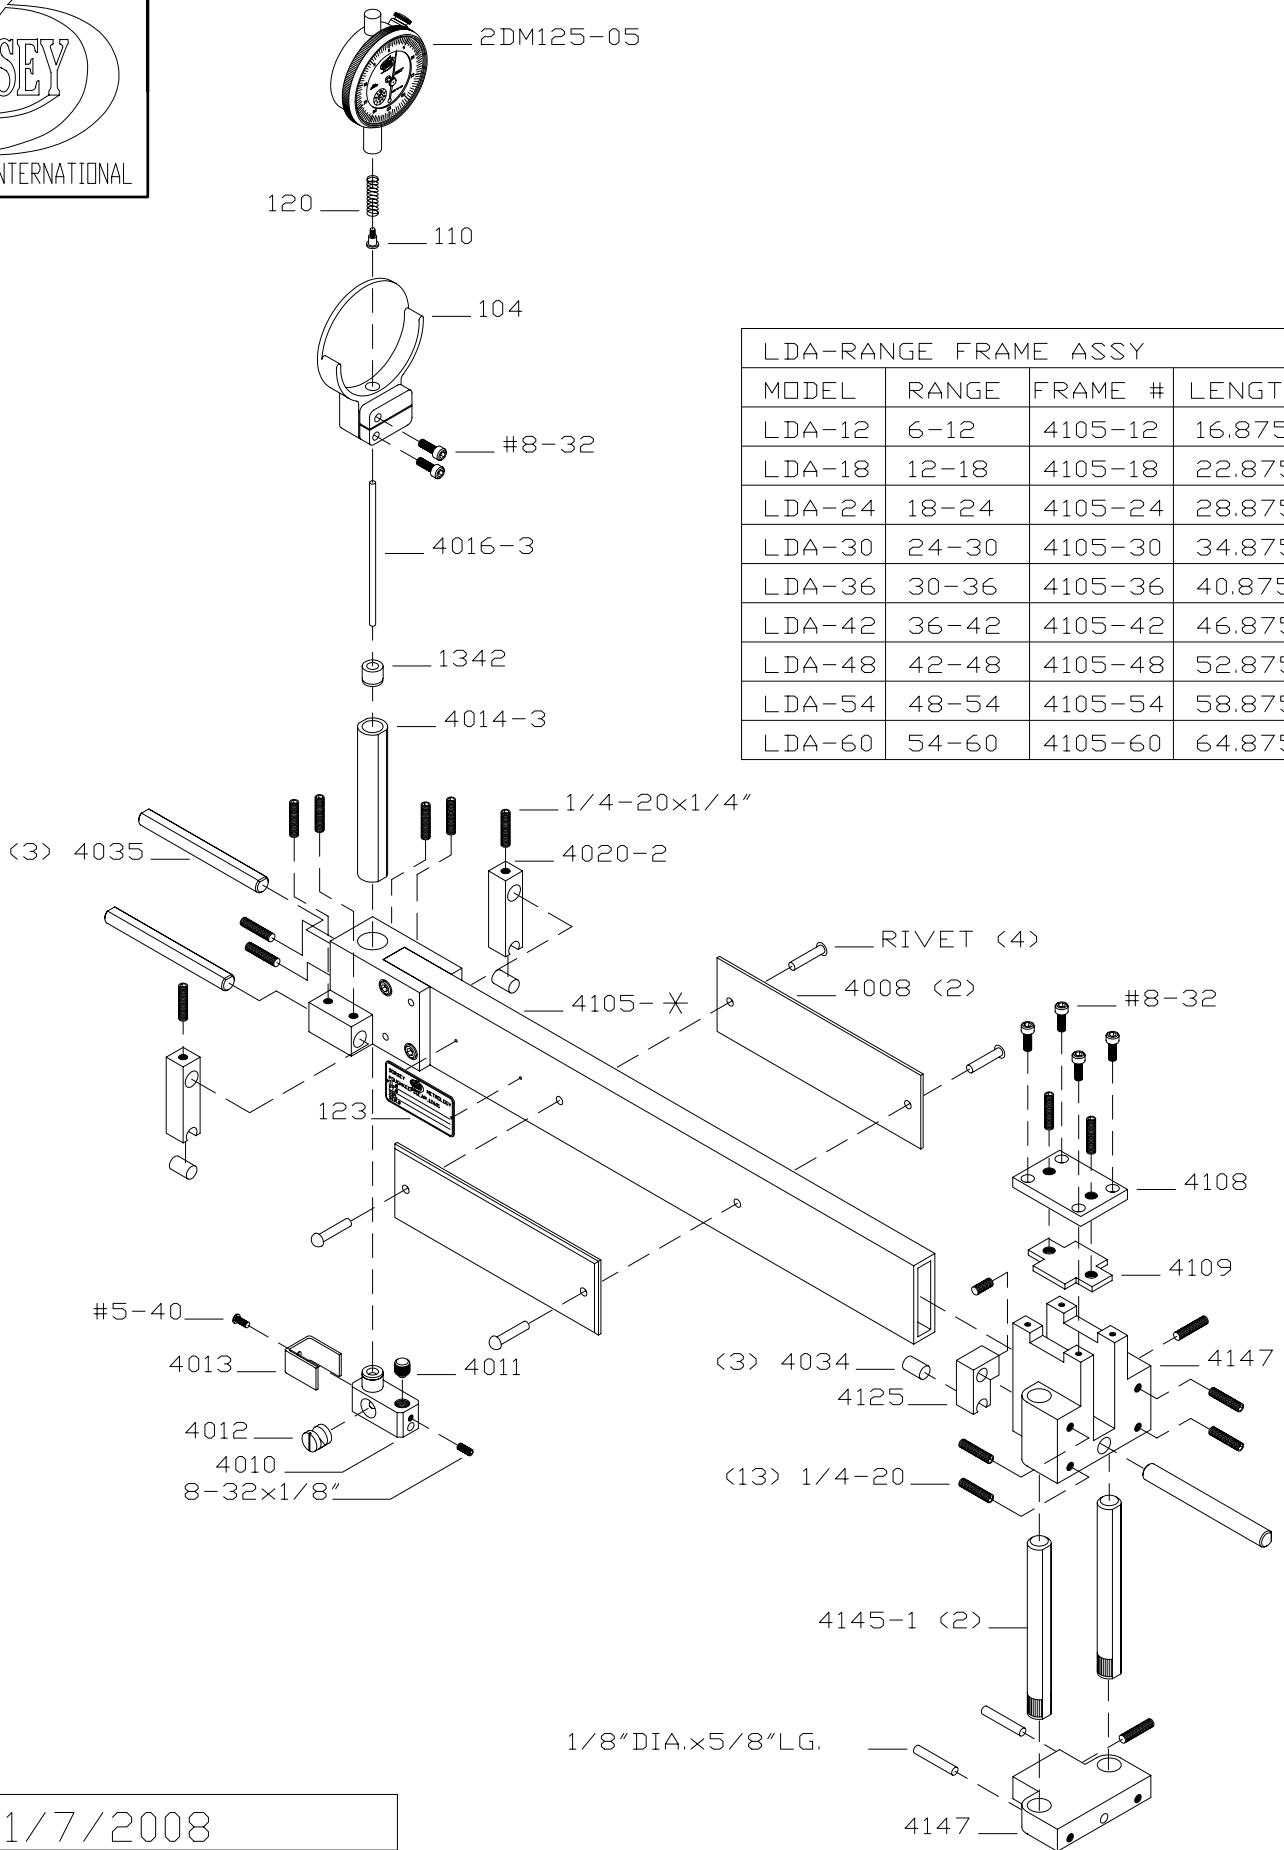

LDA

METROLOGY INTERNATIONAL

LDA-RANGE FRAME ASSY			
MODEL	RANGE	FRAME #	LENGTH
LDA-12	6-12	4105-12	16.875
LDA-18	12-18	4105-18	22.875
LDA-24	18-24	4105-24	28.875
LDA-30	24-30	4105-30	34.875
LDA-36	30-36	4105-36	40.875
LDA-42	36-42	4105-42	46.875
LDA-48	42-48	4105-48	52.875
LDA-54	48-54	4105-54	58.875
LDA-60	54-60	4105-60	64.875

REV: 1/7/2008  
 FILE: LDA ASSY.dwg